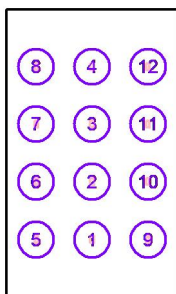

Edytor
Telefon
faks
e-Mail

57 SALA GIMNASTYCZNA / Oprawy (lista współrzędnych)

TRILUX Mirona Fit-SPO 4L B 260-840 ETDD

26098 lm, 157.0 W, 1 x 1 x LED (Czynnik korekcyjny 1.000).

| Nr. | Pozycja [m] | | | Rotacja [°] | | |
|-----|-------------|--------|-------|-------------|-----|-----|
| | X | Y | Z | X | Y | Z |
| 1 | 48.294 | 69.579 | 9.800 | -10.0 | 0.0 | 0.0 |
| 2 | 48.294 | 75.624 | 9.800 | -5.0 | 0.0 | 0.0 |
| 3 | 48.294 | 81.624 | 9.800 | 5.0 | 0.0 | 0.0 |
| 4 | 48.294 | 87.588 | 9.800 | 10.0 | 0.0 | 0.0 |
| 5 | 42.450 | 69.579 | 8.800 | -10.0 | 0.0 | 0.0 |
| 6 | 42.450 | 75.624 | 8.800 | -5.0 | 0.0 | 0.0 |
| 7 | 42.450 | 81.624 | 8.800 | 5.0 | 0.0 | 0.0 |
| 8 | 42.450 | 87.588 | 8.800 | 10.0 | 0.0 | 0.0 |
| 9 | 54.128 | 69.579 | 8.800 | -10.0 | 0.0 | 0.0 |
| 10 | 54.128 | 75.624 | 8.800 | -5.0 | 0.0 | 0.0 |
| 11 | 54.128 | 81.624 | 8.800 | 5.0 | 0.0 | 0.0 |
| 12 | 54.128 | 87.588 | 8.800 | 10.0 | 0.0 | 0.0 |