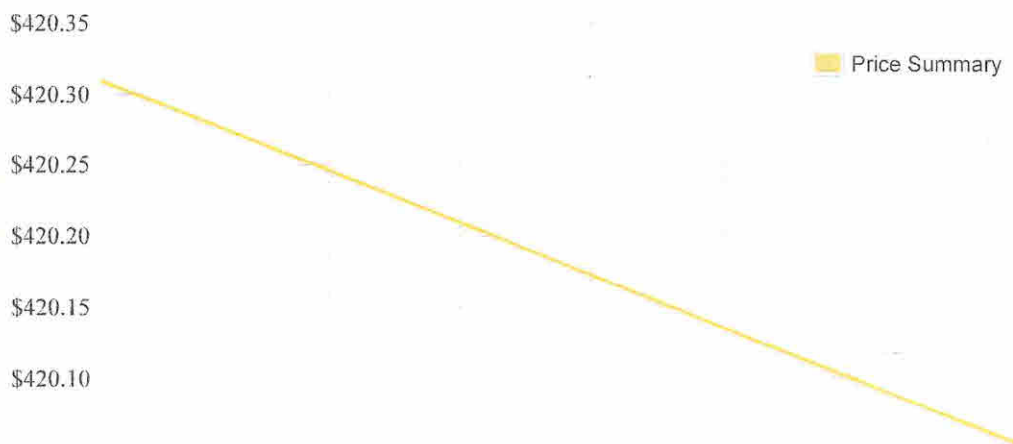

CPU Mark Relative to Top 10 Common CPUs

As of 10th of May 2019 - Higher results represent better performance

Intel Core i7-7700HQ @ 2.80GHz	8,808
Intel Core i7-6700HQ @ 2.60GHz	8,132
Intel Core i7-4710HQ @ 2.50GHz	7,724
Intel Core i7-4700MQ @ 2.40GHz	7,686
Intel Core i7-3630QM @ 2.40GHz	7,581
Intel Core i7-2670QM @ 2.20GHz	5,881
Intel Core i7-2630QM @ 2.00GHz	5,525
Intel Core i5-3230M @ 2.60GHz	3,939
Intel Core i5-3210M @ 2.50GHz	3,826
Intel Core i5-3427U @ 1.80GHz	3,548
Intel Core i5-5200U @ 2.20GHz	3,486

PassMark Software © 2008-2019

CPU Value (CPU Mark / $Price)

As of 10th of May 2019 - Higher results represent better value

Intel Core i5-3210M @ 2.50GHz	51.69
Intel Core i7-2670QM @ 2.20GHz	42.31
Intel Core i7-4700MQ @ 2.40GHz	40.67
Intel Core i7-3630QM @ 2.40GHz	31.72
Intel Core i7-2630QM @ 2.00GHz	24.03
Intel Core i7-6700HQ @ 2.60GHz	21.51
Intel Core i5-3230M @ 2.60GHz	14.48
Intel Core i5-3427U @ 1.80GHz	8.45

Intel Core i7-7700HQ @ 2.80GHz	0.00
Intel Core i5-5200U @ 2.20GHz	0.00
Intel Core i7-4710HQ @ 2.50GHz	0.00

PassMark Software © 2008-2019

Pricing History