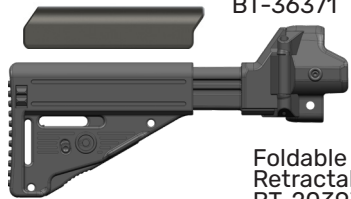

MP5

Optic Mounts

See-Thru Optic Mounts

Telescopic stock
BT-200590

Low Mount A'point
Micro, short
BT-10266

Low Profile
Mount
BT-21222

Universal
Mount
BT-21262-1

Mid Range
Mount
BT-21256-3

Mid Range Mount,
Long
BT-21298

Elevated Cheek Rest
BT-36371

Foldable
Retractable Stock
BT-20393

B&T Folding Stock
BT-20155

Helmet Stock
Cheek
Support
BT-200586

M4 Stock Adapter
BT-20565 for use
with stock adapter
BT-20334