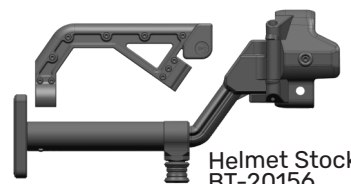

MP5

Optic Mounts

See-Thru Optic Mounts

Telescopic stock
BT-200590

Low Mount A'point
Micro, short
BT-10266

Low Profile
Mount
BT-21222

Universal
Mount
BT-21262-1

Mid Range
Mount
BT-21256-3

Mid Range Mount,
Long
BT-21298

Elevated Cheek Rest
BT-36371

Foldable
Retractable Stock
BT-20393

B&T Folding Stock
BT-20155

Helmet Stock
Cheek
Support
BT-200586

M4 Stock Adapter
BT-20565 for use
with stock adapter
BT-20334

B&T Sling Swivel/
Hand Stop & Loop
BT-21750 & BT-22276

B&T Magazine
Loader
BT-231230

BT-WML
Various B&T Lights

Angled Hand Grip
BT-231227-BK

Short Handgrip
BT-211564-BL

Brass Catcher BT-22386
For use with
BT-21358 & BT-212433