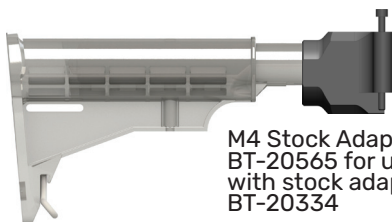

MP5

Optic Mounts

See-Thru Optic Mounts

Telescopic stock
BT-200590

Low Mount A'point
Micro, short
BT-10266

Low Profile
Mount
BT-21222

Universal
Mount
BT-21262-1

Mid Range
Mount
BT-21256-3

Mid Range Mount,
Long
BT-21298

Elevated Cheek Rest
BT-36371

Foldable
Retractable Stock
BT-20393

B&T Folding Stock
BT-20155

Helmet Stock
Cheek
Support
BT-200586

M4 Stock Adapter
BT-20565 for use
with stock adapter
BT-20334

B&T Sling Swivel/
Hand Stop & Loop
BT-21750 & BT-22276

B&T Magazine
Loader
BT-231230

BT-WML
Various B&T Lights

Angled Hand Grip
BT-231227-BK

Short Handgrip
BT-211564-BL

Brass Catcher BT-22386
For use with
BT-21358 & BT-212433